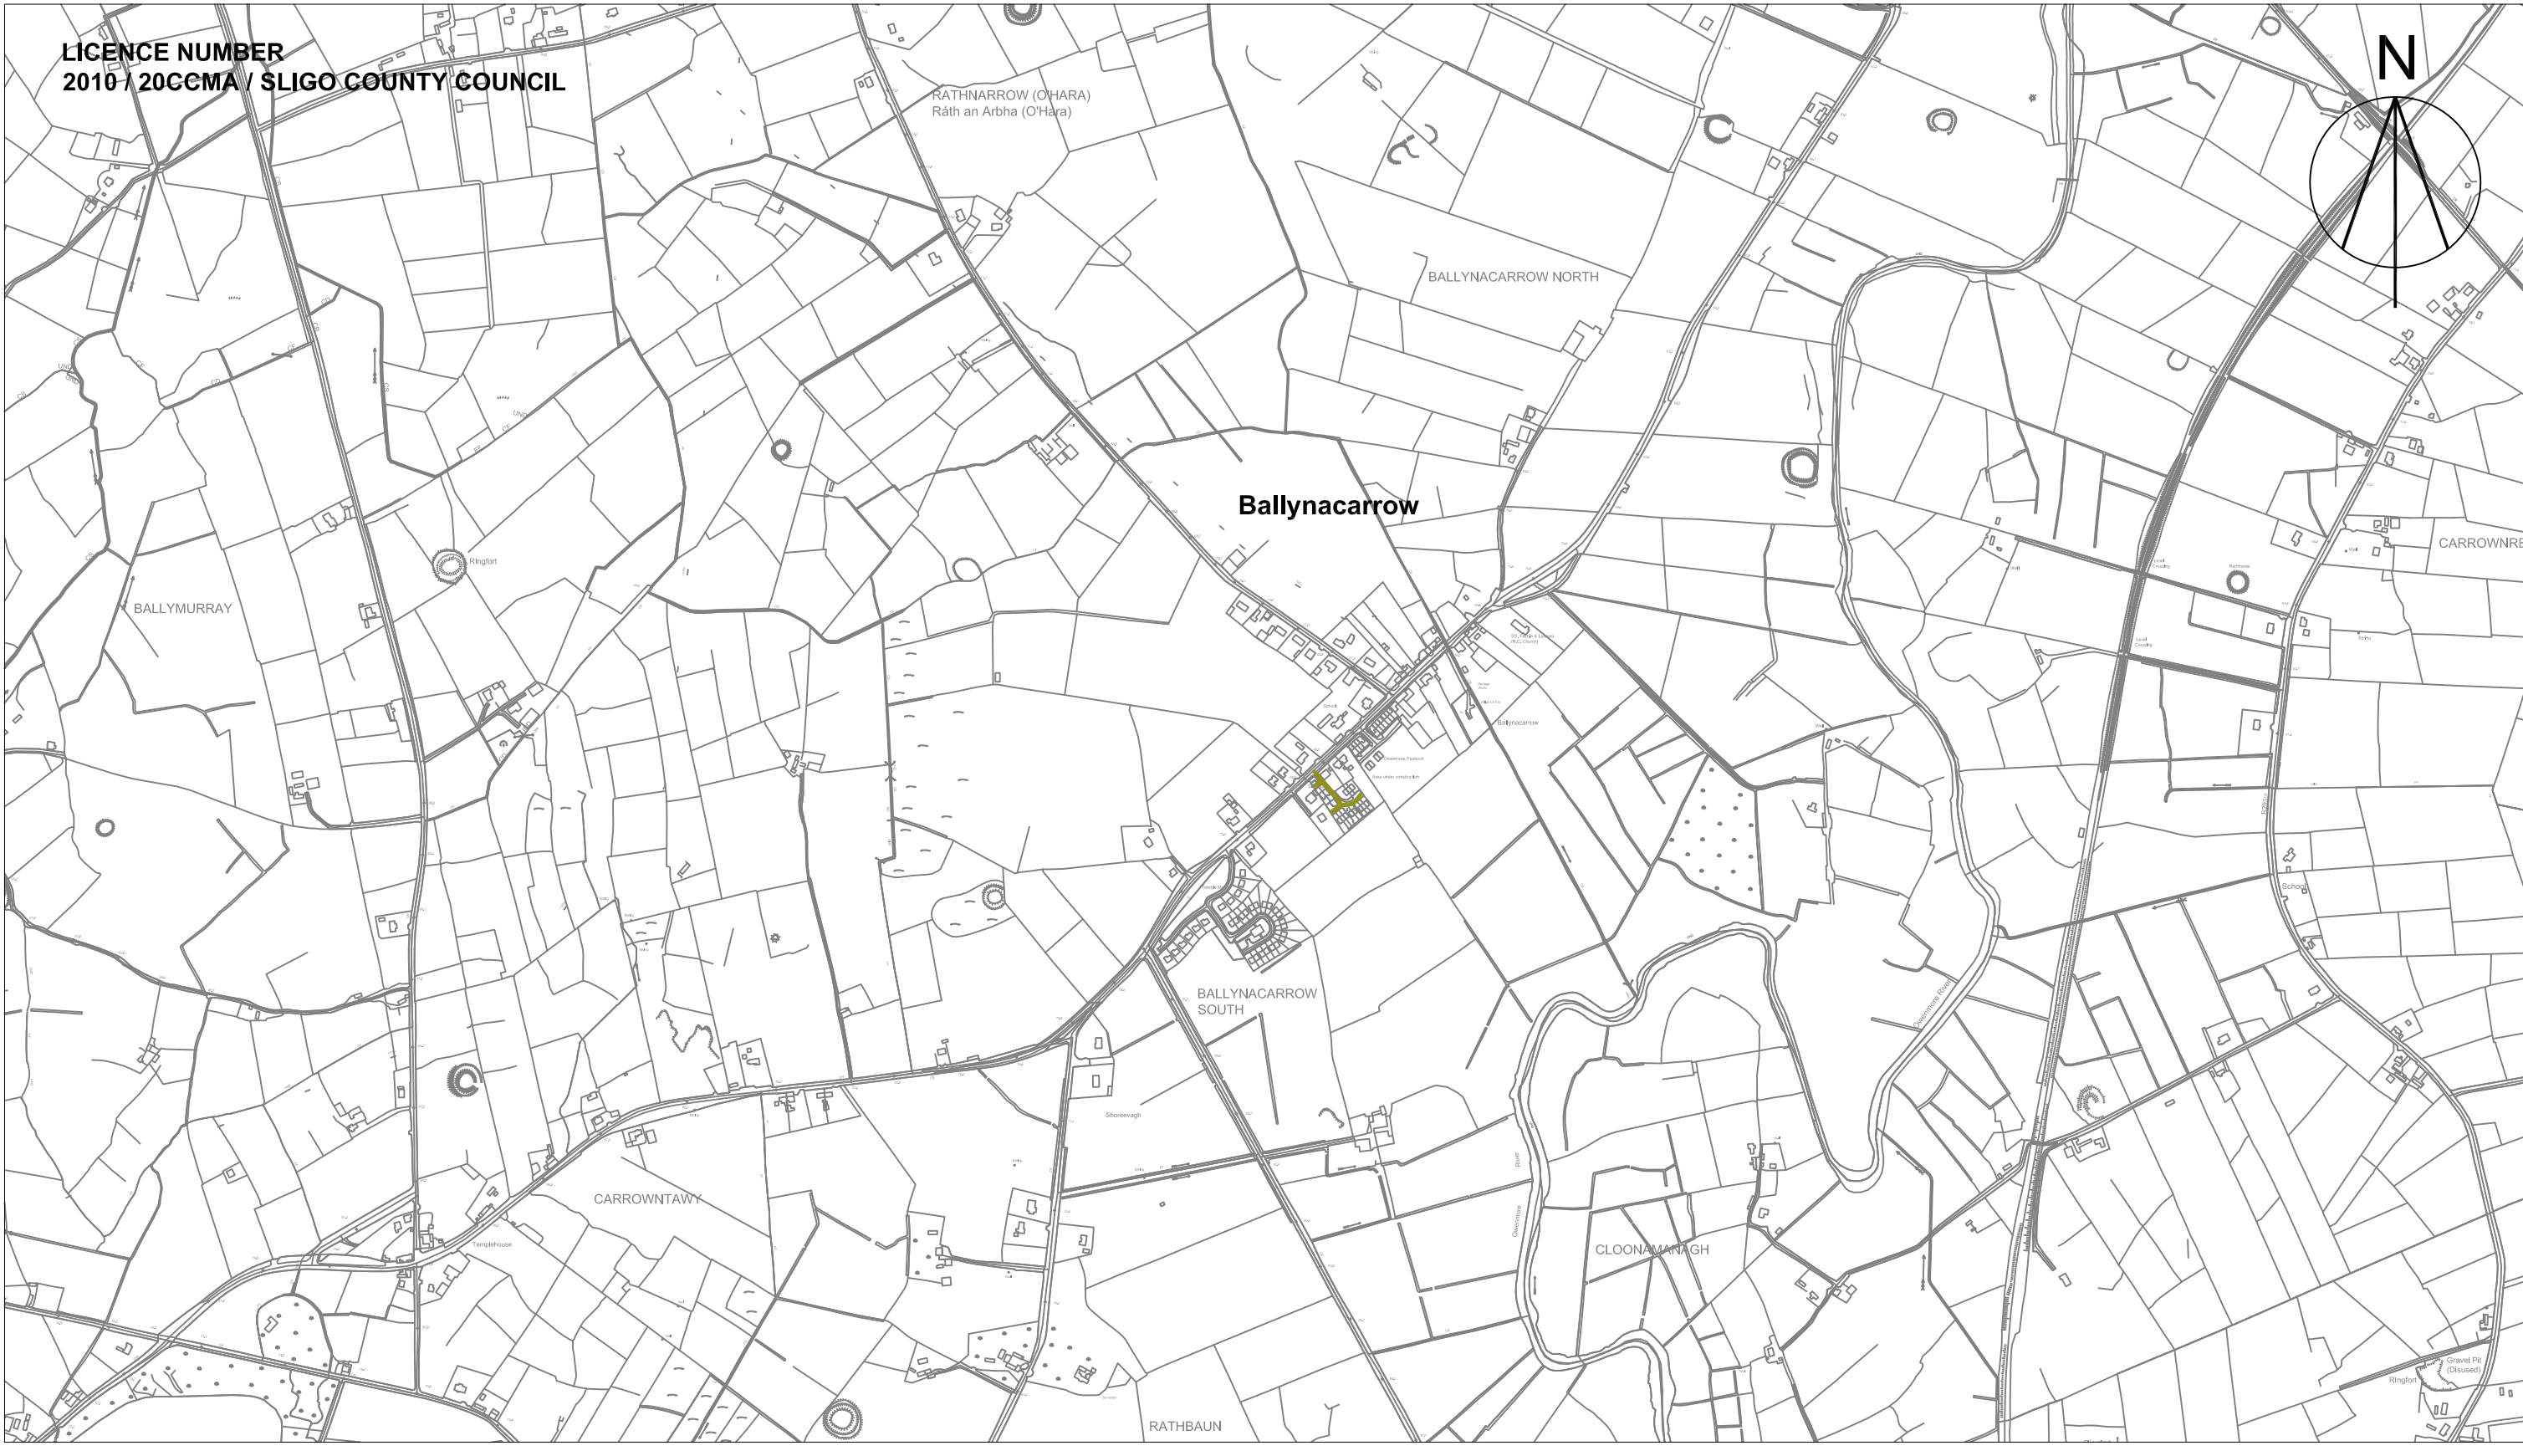

LICENCE NUMBER  
2010/20CCMA / SLIGO COUNTY COUNCIL

**Legend**

	30 Km/h
	30 Km/h Slow Zone
	50 Km/h
	60 Km/h
	80 Km/h
	100 Km/h

**Please Note:-**  
This display map shows "Special Speed Limits" (those specified in bye-laws) only. Default Speed Limits as specified in Sections 5 to 8 of the Road Traffic Act 2004 are as follows:-  
Motorways = 120Km/h  
National Roads = 100Km/h  
Regional Roads = 80 Km/h  
Local Roads = 80 Km/h