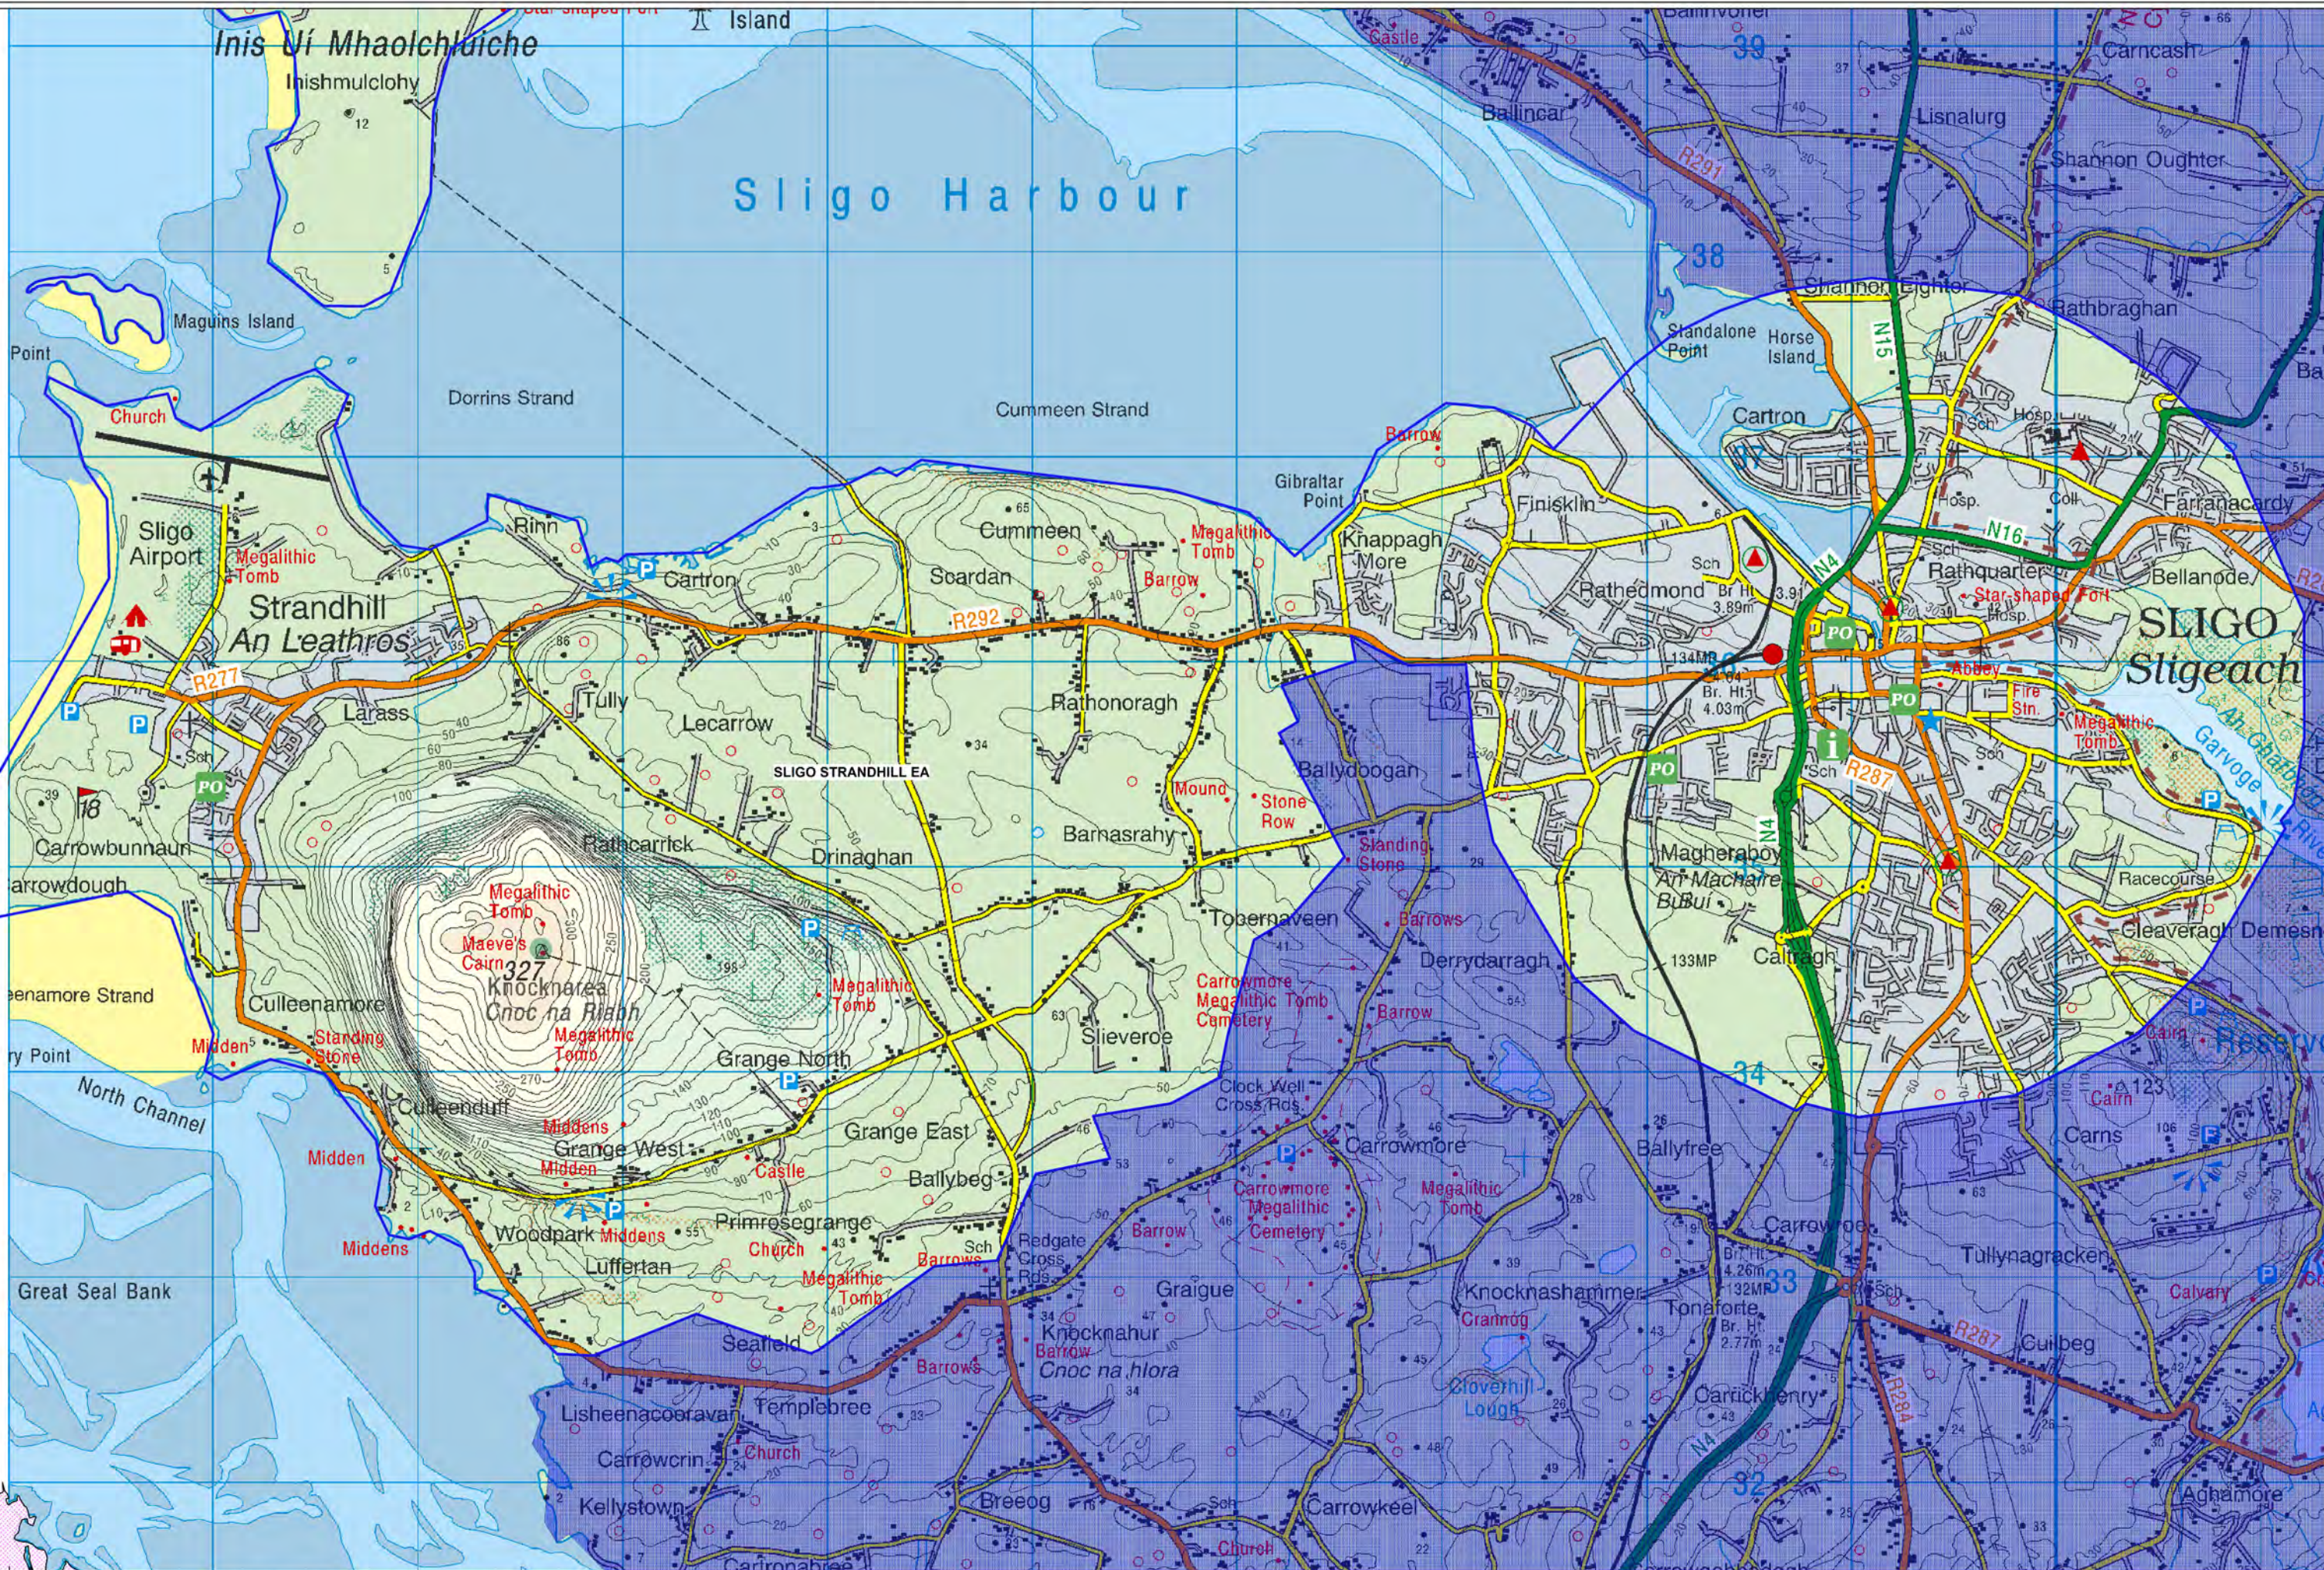

Sligo Strandhill Electoral Area 2019

Includes Ordnance Survey Ireland data reproduced under OSI Licence number CCMA SLIGO 2018
Unauthorised reproduction infringes Ordnance Survey Ireland and Government of Ireland copyright.
© Ordnance Survey Ireland, 2018

Electoral areas Sligo 2019
Drawn By: economy
Scale: NTS
Date: 08/01/2019