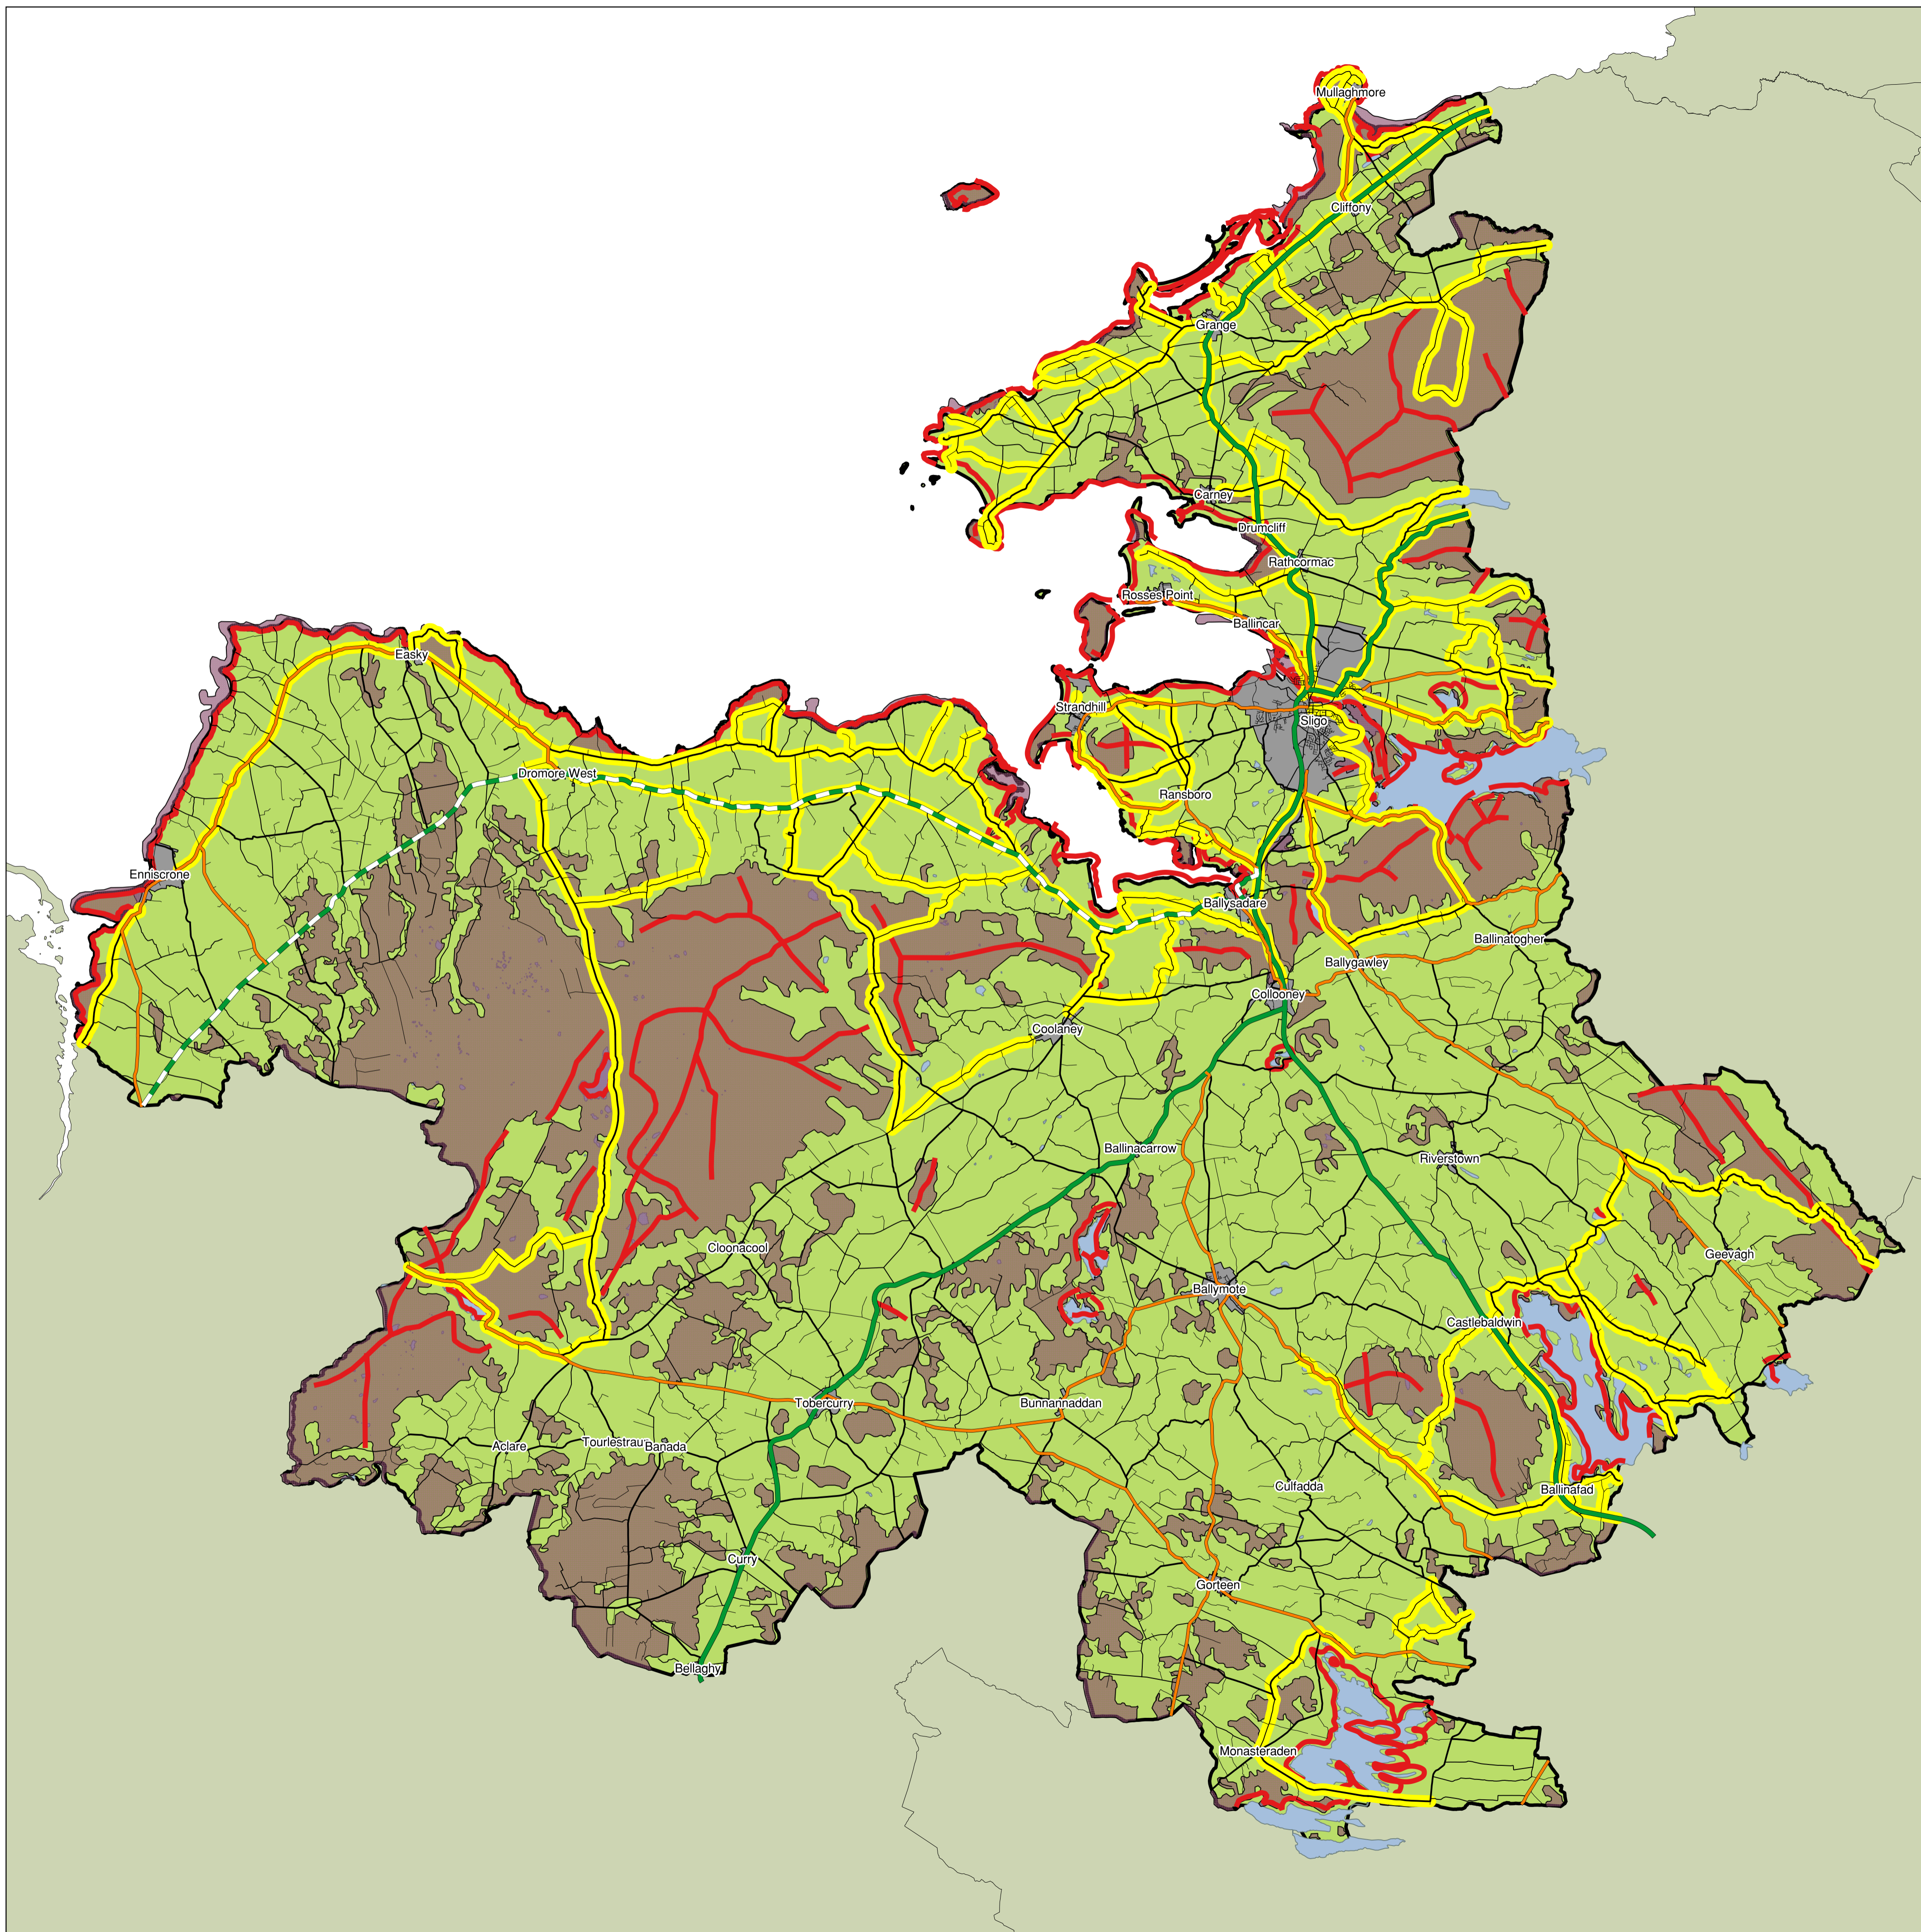

# Landscape Characterisation Map

-  Normal Rural Landscape
-  Sensitive Rural Landscape
-  Visually Vulnerable Areas
-  Scenic Routes

Note 1 : The environs of archaeological and historical sites are considered Visually Vulnerable Areas

Note 2: Scenic routes are public roads from which the views and prospects to Visually Vulnerable features are to be preserved