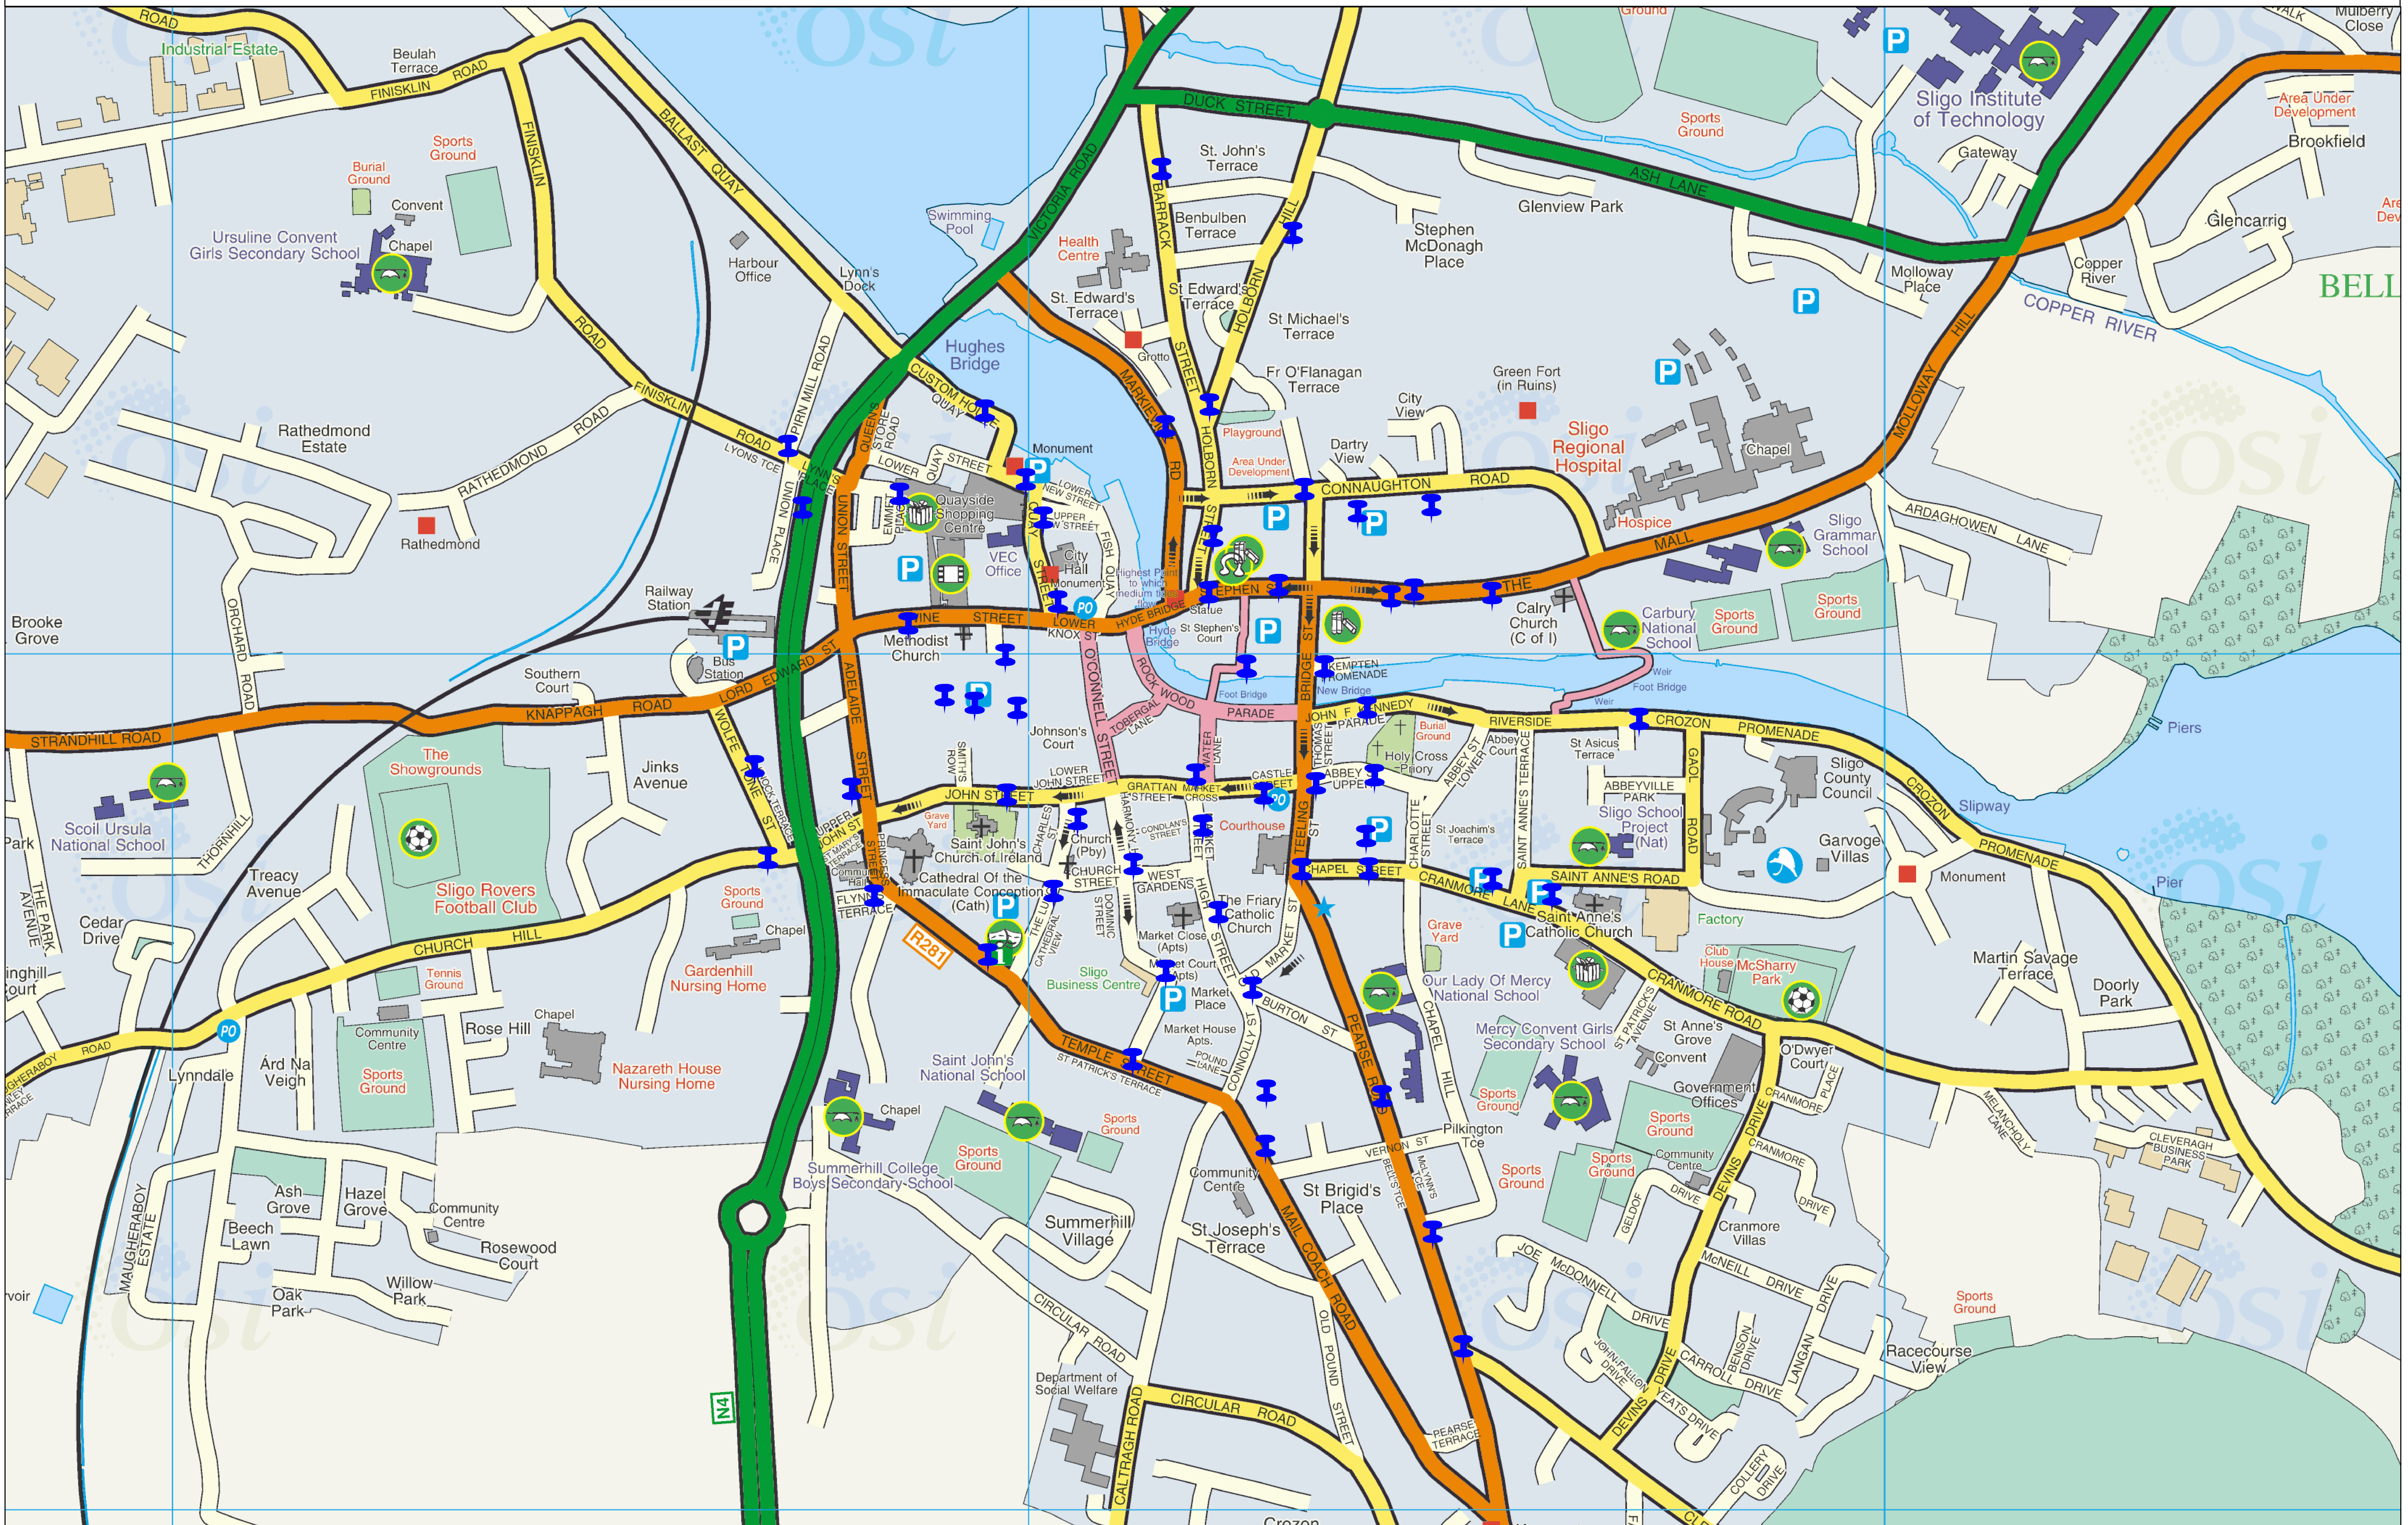

# SLIGO COUNTY COUNCIL PARKING METER LOCATIONS 2020

Details			Rev No.
Sligo County Council Parking Meter Locations 2020			
Drawn By	Scale	Date	
ecommy	NTS	24/06/2020	
File / Pathname / Project / Drawing No.			
M:\Finance\Traffic			