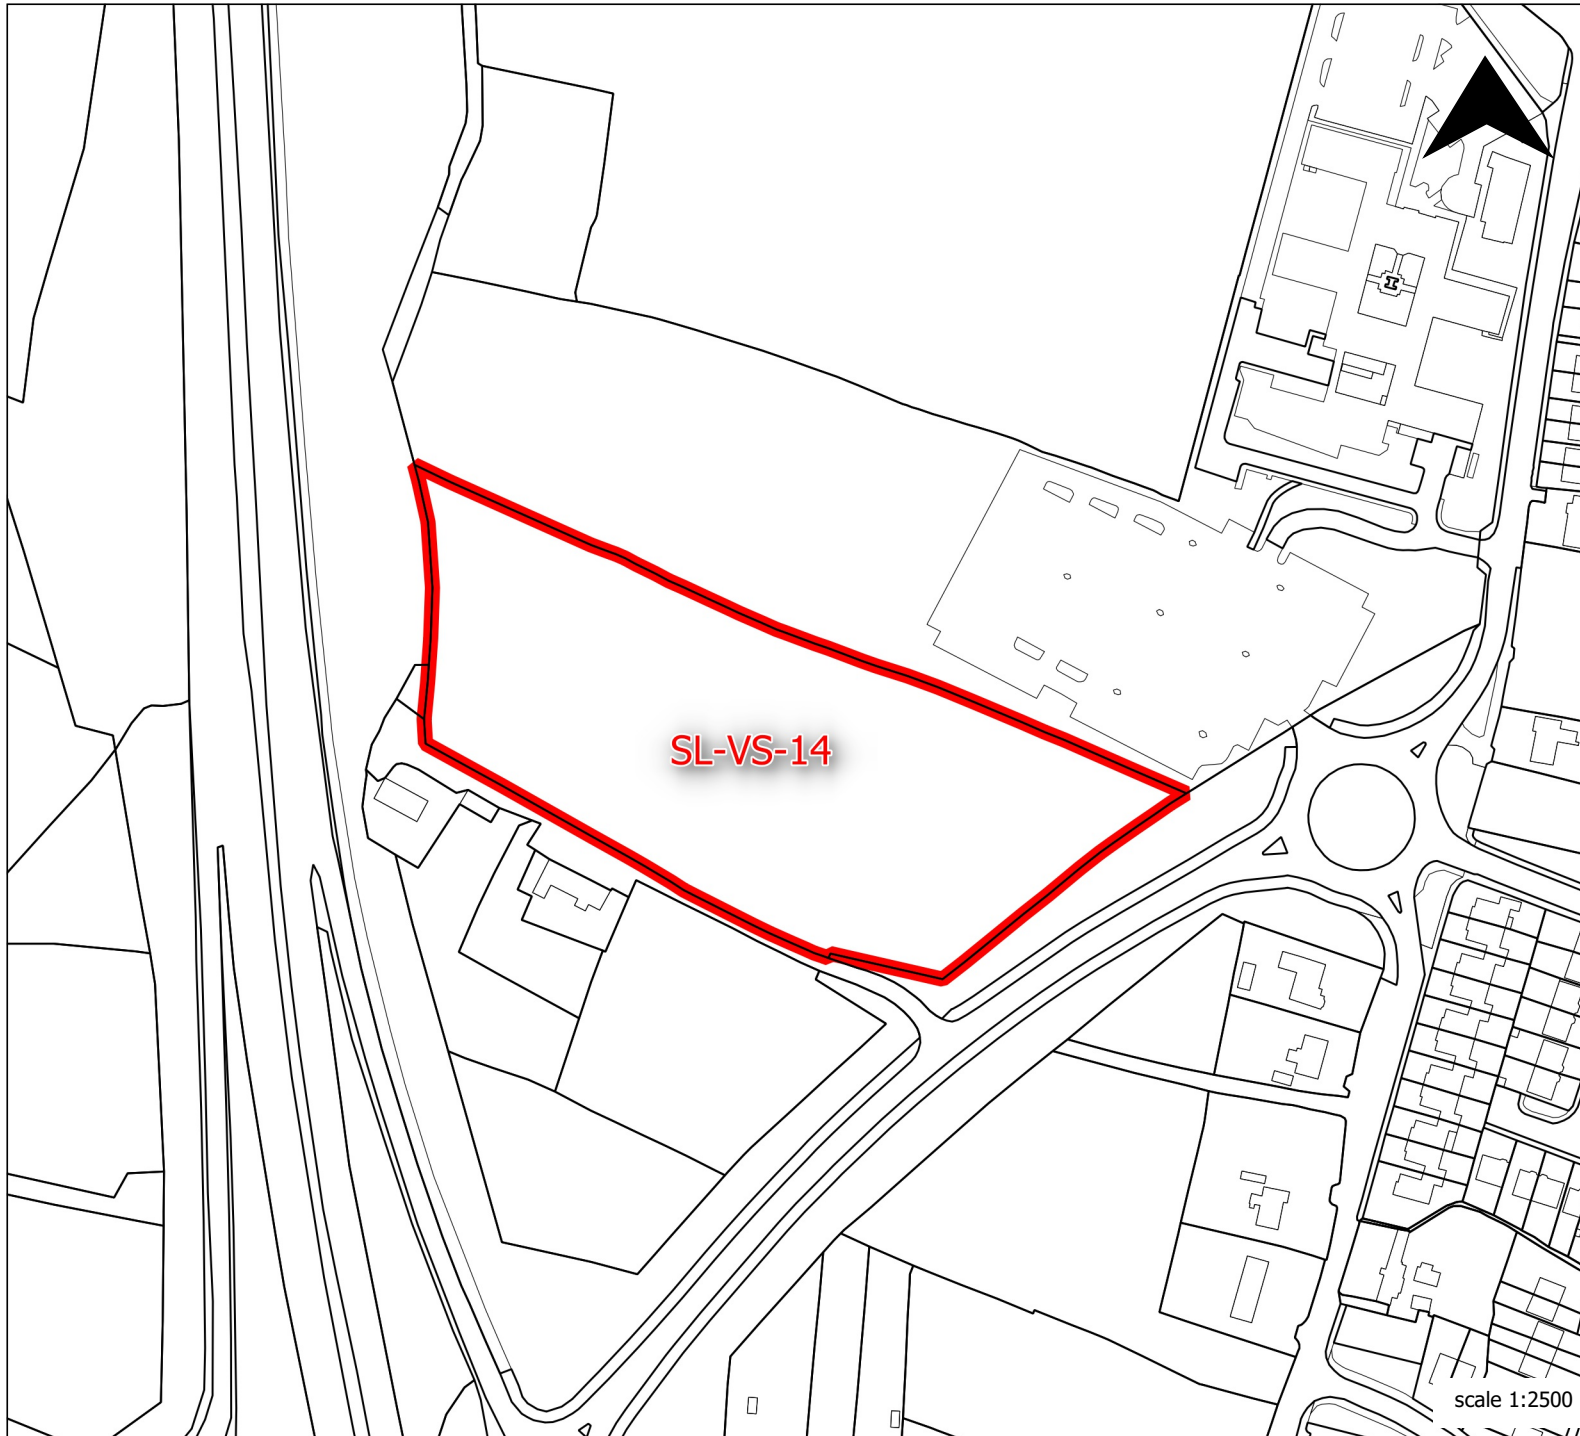

Sligo County Council  
Planning office

**File ref:**

SL-VS-14

**Address**

Caltragh Road  
Sligo

Location of site is highlighted in red  
on the map

SL-VS-14

scale 1:2500

**Map prepared by**  
Noel Ballantyne