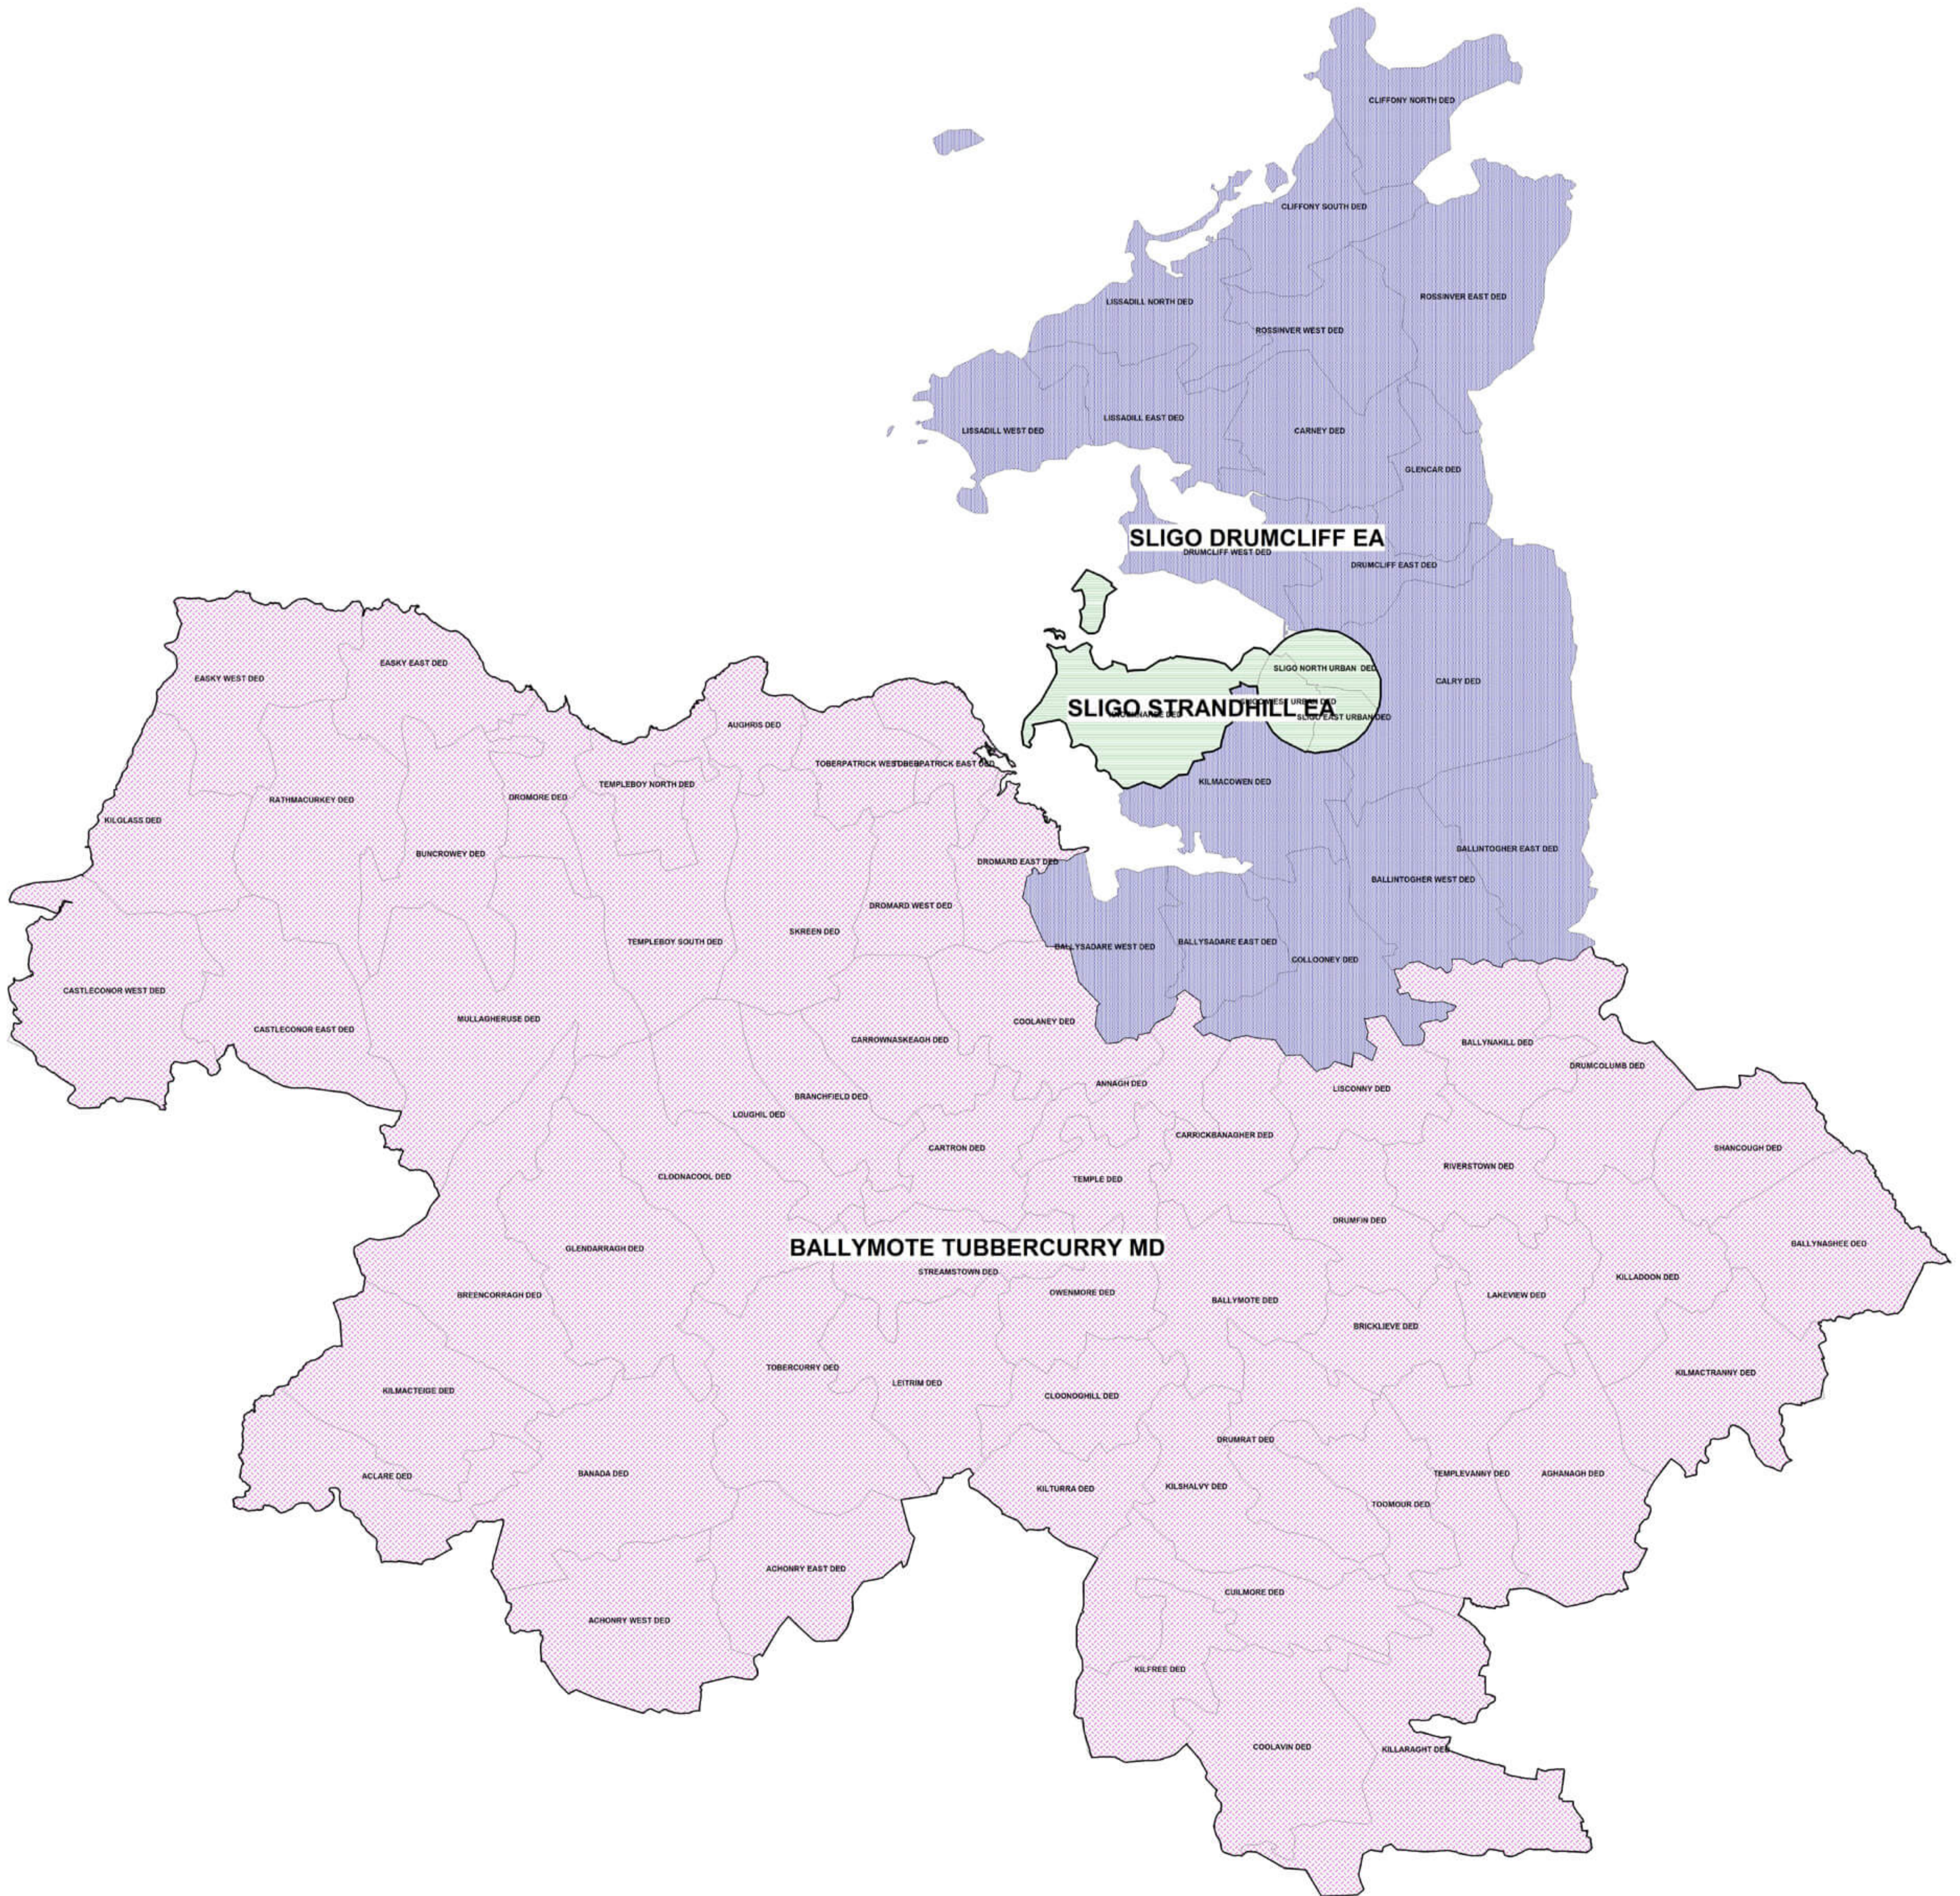

Electoral Areas Sligo 2019

Includes Ordnance Survey Ireland data reproduced under OSI Licence number CCMA SLIGO 2018
 Unauthorised reproduction infringes Ordnance Survey Ireland and Government of Ireland copyright.
 © Ordnance Survey Ireland, 2018

Details
 Electoral Areas Sligo 2019

Drawn By
 C Conmy

Scale
 NTS

Date
 31/01/2019