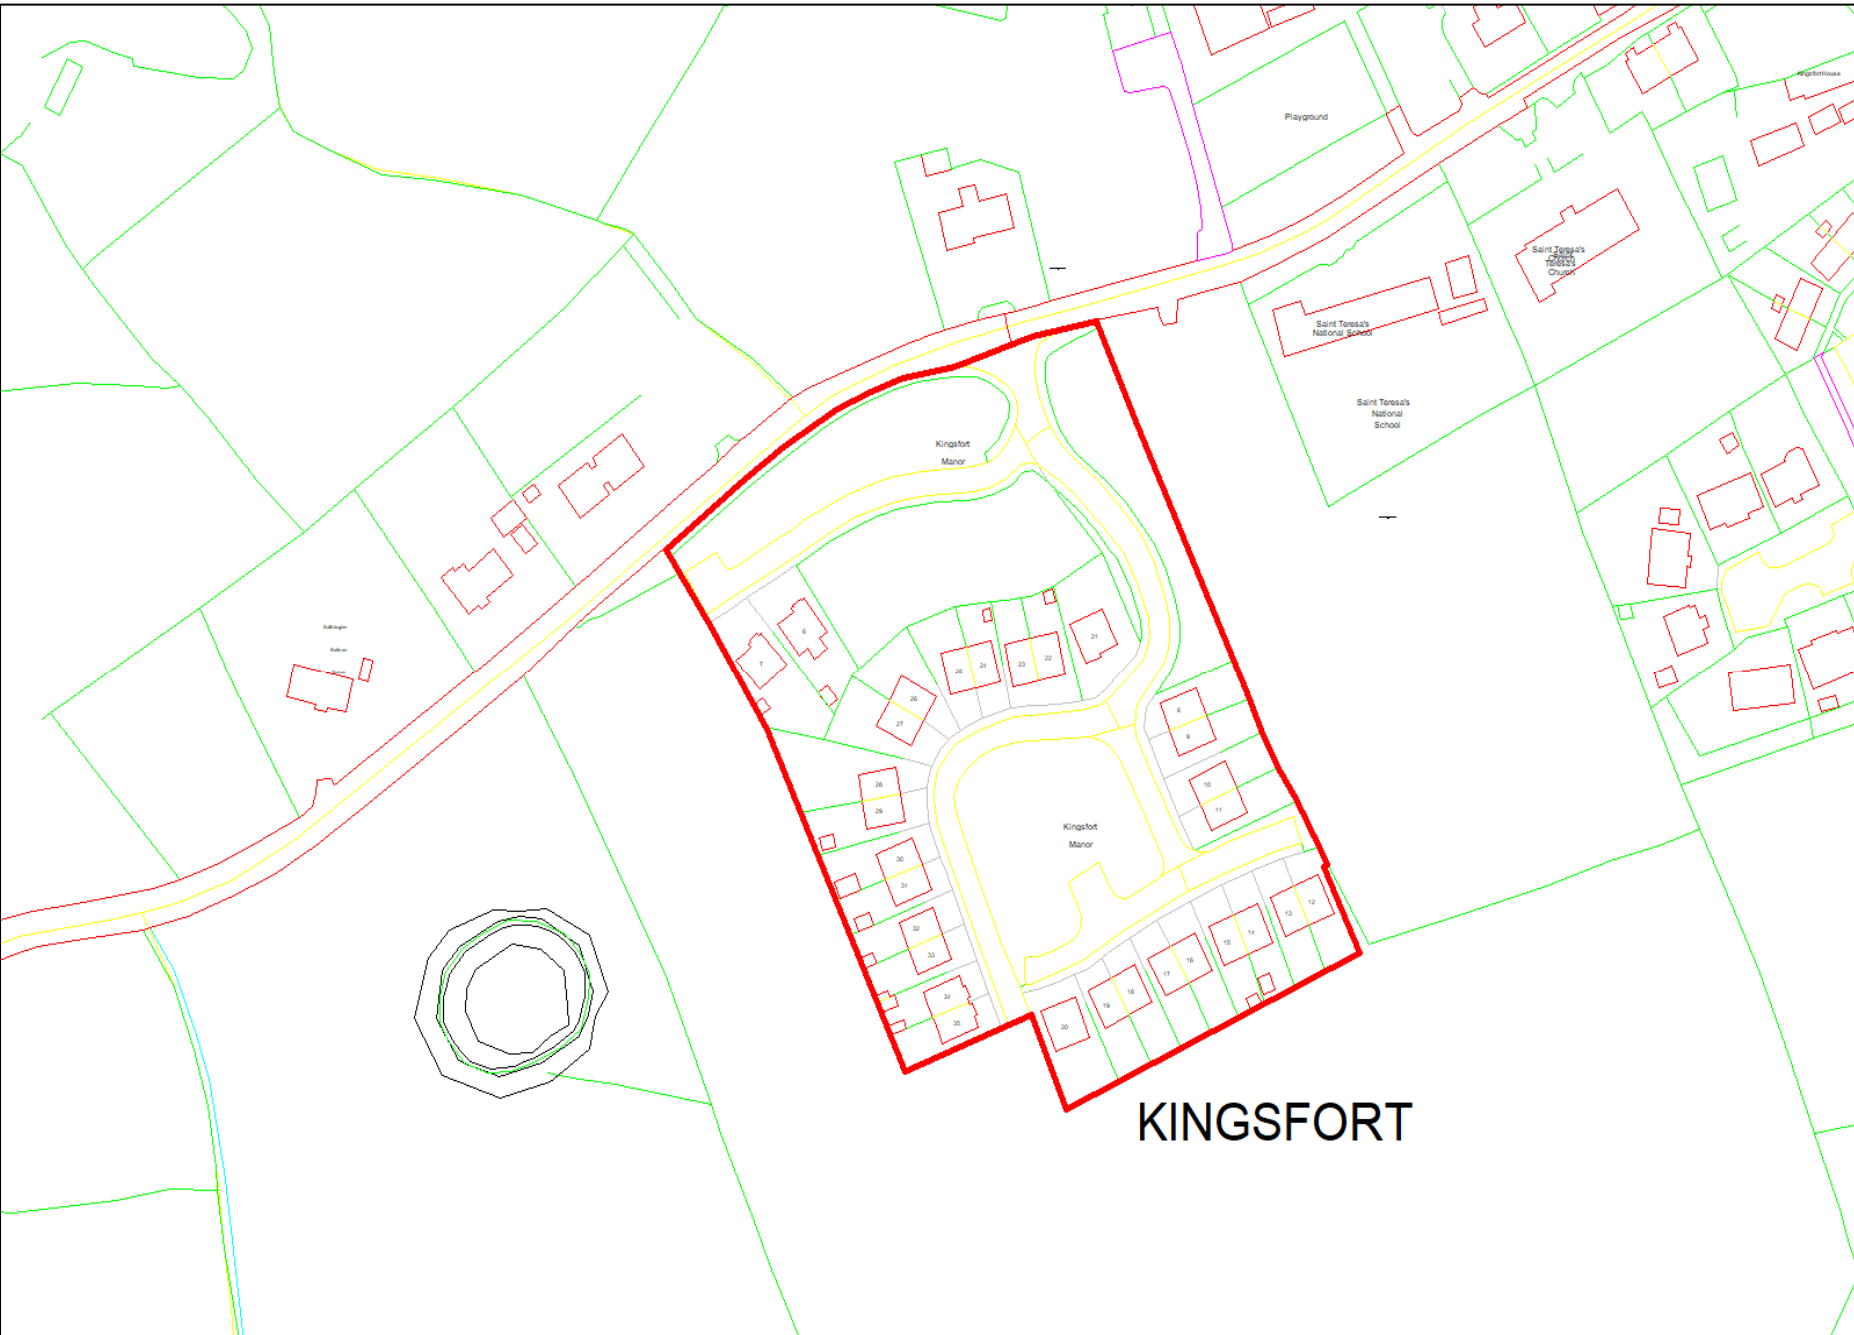

**Sligo County Council ~
Enforcement Section**

File Ref: TIC 132

Date: 16 March 2022

Address of Site:
Kingsfort Manor
Ballintogher,
Sligo

Scale: Not To Scale

Notes:
Site outlined in red

Map Prepared By:

Pearse Burke
Enforcement Section

*© Ordnance Survey
Ireland. All rights
reserved. Licence
number 2010/20
CCMA/Sligo County
Council. TIC 38*

Ballint

L-12026-0

Kingsfort

L-12026-1

L-12026-3

L-12026-2

KINGSFOR